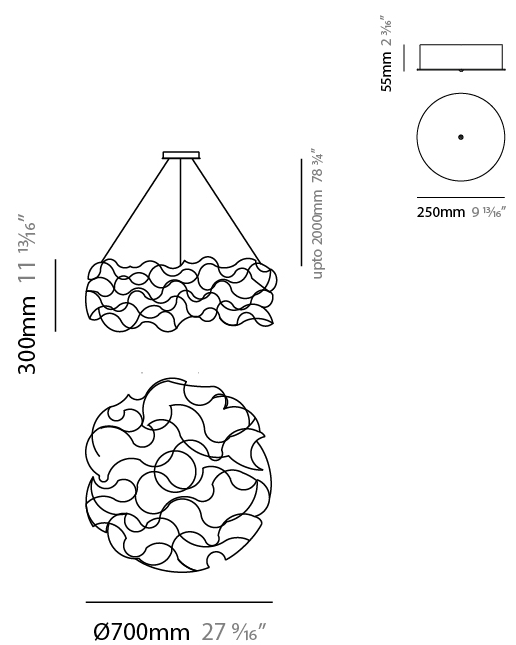

1. To build a product code in our configurator select the specify button on the base model # product page
2. To build a manual product code on this datasheet choose from the options listed below in blue font and add the suffix to the base model #

GENERAL

Series: Sirio
Subseries: Sirio Disc
Brand: Quasar
Division: Design
Mounting Type: Suspension
Mounting Location: Ceiling
Subcategory: Ambient

PHYSICAL

Shape: Abstract
Diameter (mm): 700
Diameter (in): 27 ⁹/₁₆"
Height (mm): 300
Height (in): 11 ¹³/₁₆"
Max. Overall Height (mm): 2300
Max. Overall Height (in): 90 ⁹/₁₆"
Light Distribution: Omnidirectional
Weight (kg): 3.5
Weight (lbs): 7.7
[Fixture Finish: NIC / BRA / BBR](#)
Fixture Material: Metal
Cable Details: 2000mm Cable
Upon Request: Custom Sizes

ELECTRICAL

Lamp Type: LED
Input Wattage (W): 33
Max. Wattage Per Lamp (W): 3
[Dimming: 0-10V Dimming / Phase Dimming (120Vac Only)](#)
Driver Included: Yes
Driver Location: Integrated
Driver Type: Constant Voltage - 120/277Vac
Driver Class: Class 2
Input Voltage (V): 120 - 277
Output Voltage (V): 12
Upon Request: (Not included - see components) Integral: 0-10Vdc dimming

LED

Number of LEDs: 50 + 1
[Color Temperature (°K): 2400 / 2800](#)
Max. Delivered Lumen (lm): 2100 (2800K)
CRI: >90 CRI
Lamp Life (hrs): 50000

OPTICAL

RATINGS AND CERTIFICATIONS

Certified By: Certified for North American Standards
IP rating: IP20

PROJECT
TYPE
SPECIFIER
QUANTITY
DATE