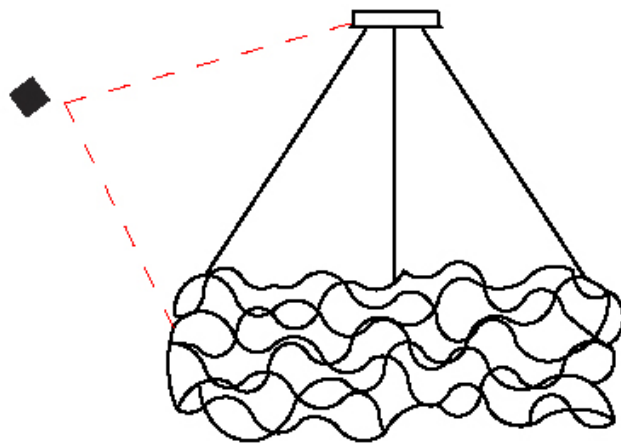

SIRIO DISC SUSPENSION

D101678-

PROJECT
TYPE
SPECIFIER
QUANTITY
DATE

D