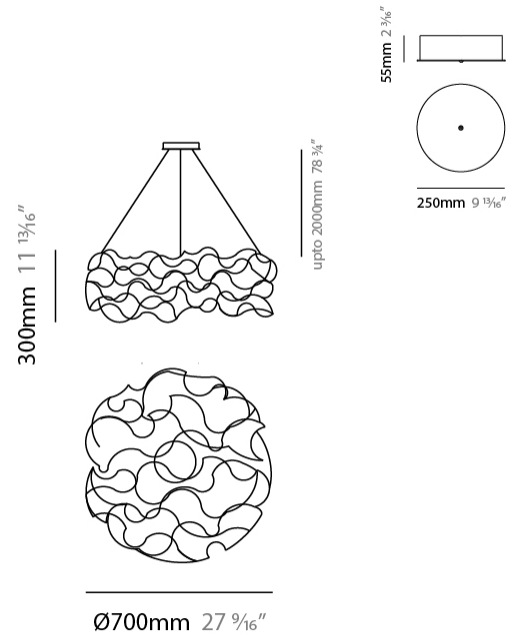

base number   LED Dimming   Color Temperature   Finish Options

1. To build a product code in our configurator select the specify button on the base model # product page
2. To build a manual product code on this datasheet choose from the options listed below in blue font and add the suffix to the base model #

GENERAL

Series: Sirio
Subseries: Sirio Disc
Brand: Quasar
Division: Design
Mounting Type: Suspension
Mounting Location: Ceiling
Subcategory: Ambient

PHYSICAL

Shape: Abstract
Diameter (mm): 700
Diameter (in): 27 9/16
Height (mm): 300
Height (in): 11 13/16
Max. Overall Height (mm): 2300
Max. Overall Height (in): 90 9/16
Light Distribution: Omnidirectional
Weight (kg): 3.5
Weight (lbs): 7.7
[Fixture Finish: NIC / BRA / BBR](#)
Fixture Material: Metal
Cable Details: 2000mm Cable
Upon Request: Custom Sizes

ELECTRICAL

Lamp Type: LED
Input Wattage (W): 30
[Dimming: Non-Dimming / Phase Dimming (120vac Only)](#)
Driver Included: Yes
Driver Location: Integrated
Driver Type: Constant Voltage - 120/277Vac
Driver Class: Class 2
Input Voltage (V): 120 - 277
Output Voltage (V): 12
Upon Request: (Not included - see components) Integral: 0-10Vdc dimming

LED

Number of LEDs: 50
[Color Temperature (°K): 2400 / 2800](#)
Max. Delivered Lumen (lm): 2100 (2800K)
CRI: >90 CRI
Lamp Life (hrs): 50000

OPTICAL

RATINGS AND CERTIFICATIONS

Certified By: Certified for North American Standards
IP rating: IP20

PROJECT
TYPE
SPECIFIER
QUANTITY
DATE