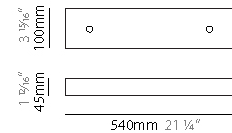

1. To build a product code in our configurator select the specify button on the base model # product page
2. To build a manual product code on this datasheet choose from the options listed below in blue font and add the suffix to the base model #

GENERAL

Series: Sirio
Subseries: Sirio Abstract
Brand: Quasar
Division: Design
Mounting Type: Suspension
Mounting Location: Ceiling
Subcategory: Ambient

PHYSICAL

Shape: Abstract
Length (mm): 1800
Length (in): 70 ⁷/₈
Width (mm): 400
Width (in): 15 ³/₄
Height (mm): 400
Height (in): 15 ³/₄
Max. Overall Height (mm): 2400
Max. Overall Height (in): 94 ¹/₂
Light Distribution: Omnidirectional
Weight (kg): 4.5
Weight (lbs): 9.9
Fixture Finish: [NIC](#) / [BRA](#) / [BBR](#)
Fixture Material: Metal
Cable Details: 2000mm Cable
Upon Request: Custom Sizes

ELECTRICAL

Lamp Type: LED
Input Wattage (W): 45
Max. Wattage Per Lamp (W): 3
Dimming: [Non-Dimming / Phase Dimming (120vac Only)](#)
Driver Included: Yes
Driver Location: Integrated
Driver Type: Constant Voltage - 120/277Vac
Driver Class: Class 2
Input Voltage (V): 120 - 277
Output Voltage (V): 12
Upon Request: (Not included - see components) Integral: 0-10Vdc dimming

LED

Number of LEDs: 70 + 1
Color Temperature (°K): [2400](#) / [2800](#)
Max. Delivered Lumen (lm): 2100 (2800K)
CRI: >90 CRI
Lamp Life (hrs): 50000

OPTICAL

RATINGS AND CERTIFICATIONS

Certified By: Certified for North American Standards
IP rating: IP20