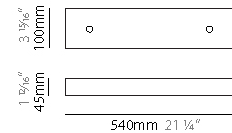

D101682-

base number   LED Dimming   Color Temperature   Finish Options

1. To build a product code in our configurator select the specify button on the base model # product page
2. To build a manual product code on this datasheet choose from the options listed below in blue font and add the suffix to the base model #

GENERAL

Series: Sirio
Subseries: Sirio Abstract
Brand: Quasar
Division: Design
Mounting Type: Suspension
Mounting Location: Ceiling
Subcategory: Ambient

PHYSICAL

Shape: Abstract
Length (mm): 1800
Length (in): 70 ⁷/₈
Width (mm): 400
Width (in): 15 ³/₄
Height (mm): 400
Height (in): 15 ³/₄
Max. Overall Height (mm): 2400
Max. Overall Height (in): 94 ¹/₂
Light Distribution: Omnidirectional
Weight (kg): 4.5
Weight (lbs): 9.9
Fixture Finish: [NIC / BRA / BBR](#)
Fixture Material: Metal
Cable Details: 2000mm Cable
Upon Request: Custom Sizes

ELECTRICAL

Lamp Type: LED
Input Wattage (W): 42
Dimming: [Non-Dimming / Phase Dimming (120vac Only)](#)
Driver Included: Yes
Driver Location: Integrated
Driver Type: Constant Voltage - 120/277Vac
Driver Class: Class 2
Input Voltage (V): 120 - 277
Output Voltage (V): 12
Upon Request: (Not included - see components) Integral: 0-10Vdc dimming

LED

Number of LEDs: 70
Color Temperature (°K): [2400 / 2800](#)
Max. Delivered Lumen (lm): 2100 (2800K)
CRI: >90 CRI
Lamp Life (hrs): 50000

OPTICAL

RATINGS AND CERTIFICATIONS

Certified By: Certified for North American Standards
IP rating: IP20